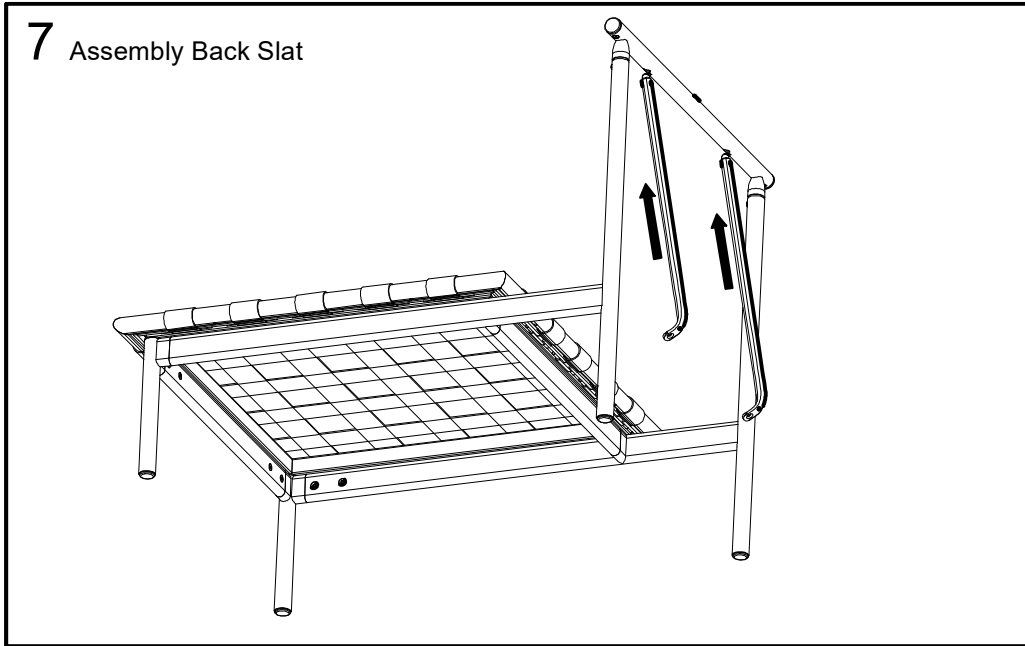

Around DS End (No Arm)

"LHF" 1ARODELZ.02 (White) / 1ARODELZ.14 (Forge Grey)
"RHF" 1ARODERZ.02 (White) / 1ARODERZ.14 (Forge Grey)

1571 | SCREW - S/S - SKT CSK M6 x 16