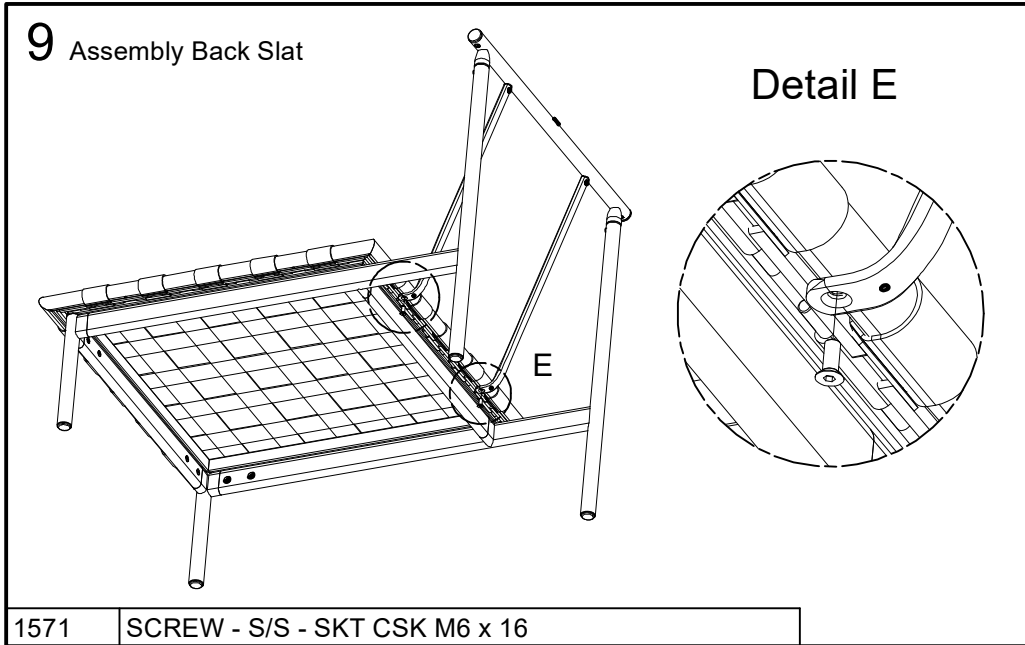

Around DS End (No Arm)

"LHF" 1ARODELZ.02 (White) / 1ARODELZ.14 (Forge Grey)
"RHF" 1ARODERZ.02 (White) / 1ARODERZ.14 (Forge Grey)

1571 | SCREW - S/S - SKT CSK M6 x 16