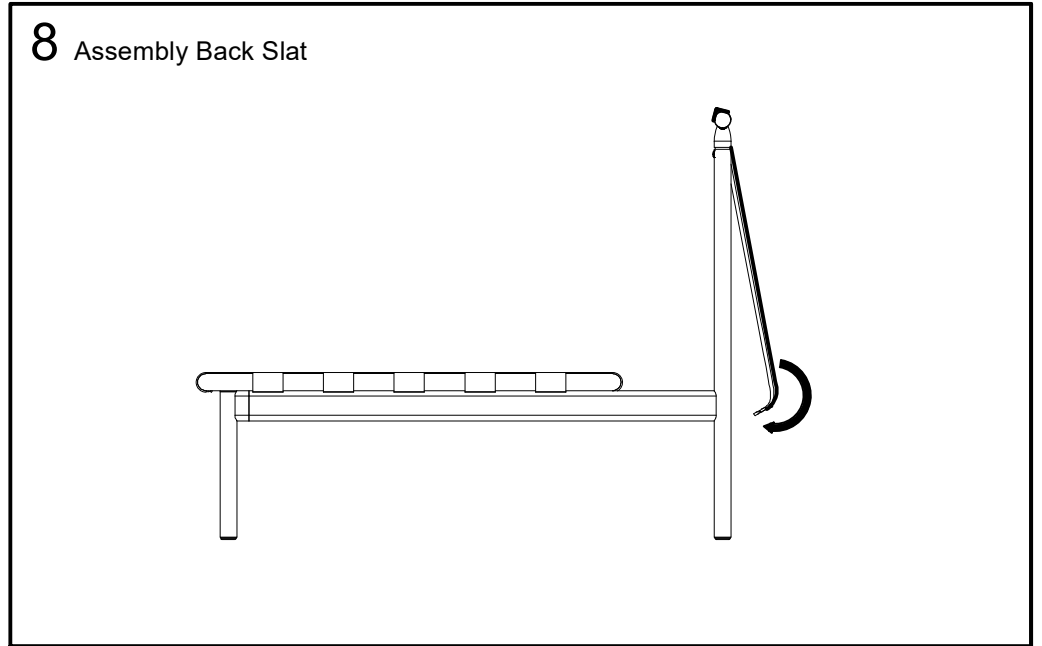

Around DS End (No Arm)

"LHF" 1ARODELZ.02 (White) / 1ARODELZ.14 (Forge Grey)
"RHF" 1ARODERZ.02 (White) / 1ARODERZ.14 (Forge Grey)

1571 | SCREW - S/S - SKT CSK M6 x 16